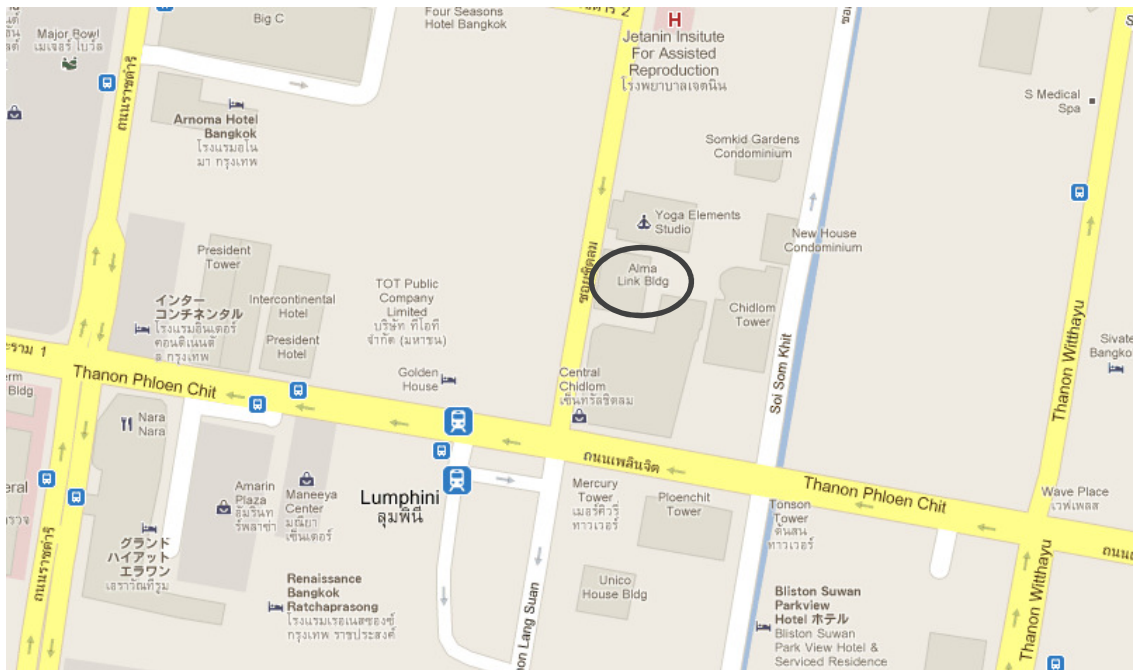

Our temporary office is located as follows:

Kawasumi Laboratories (Thailand) Co., Ltd.

Grimm Alma Link Building 19th Floor,
25 Soi Chidlom, Ploenchit, Lumpini, Pathumwan,
Bangkok 10330

(TEL) +66 2-655-2505

(FAX) will be advised

Operation starts from: NOV 8th 2011 -

*** Korat Plant runs the operation as usual.